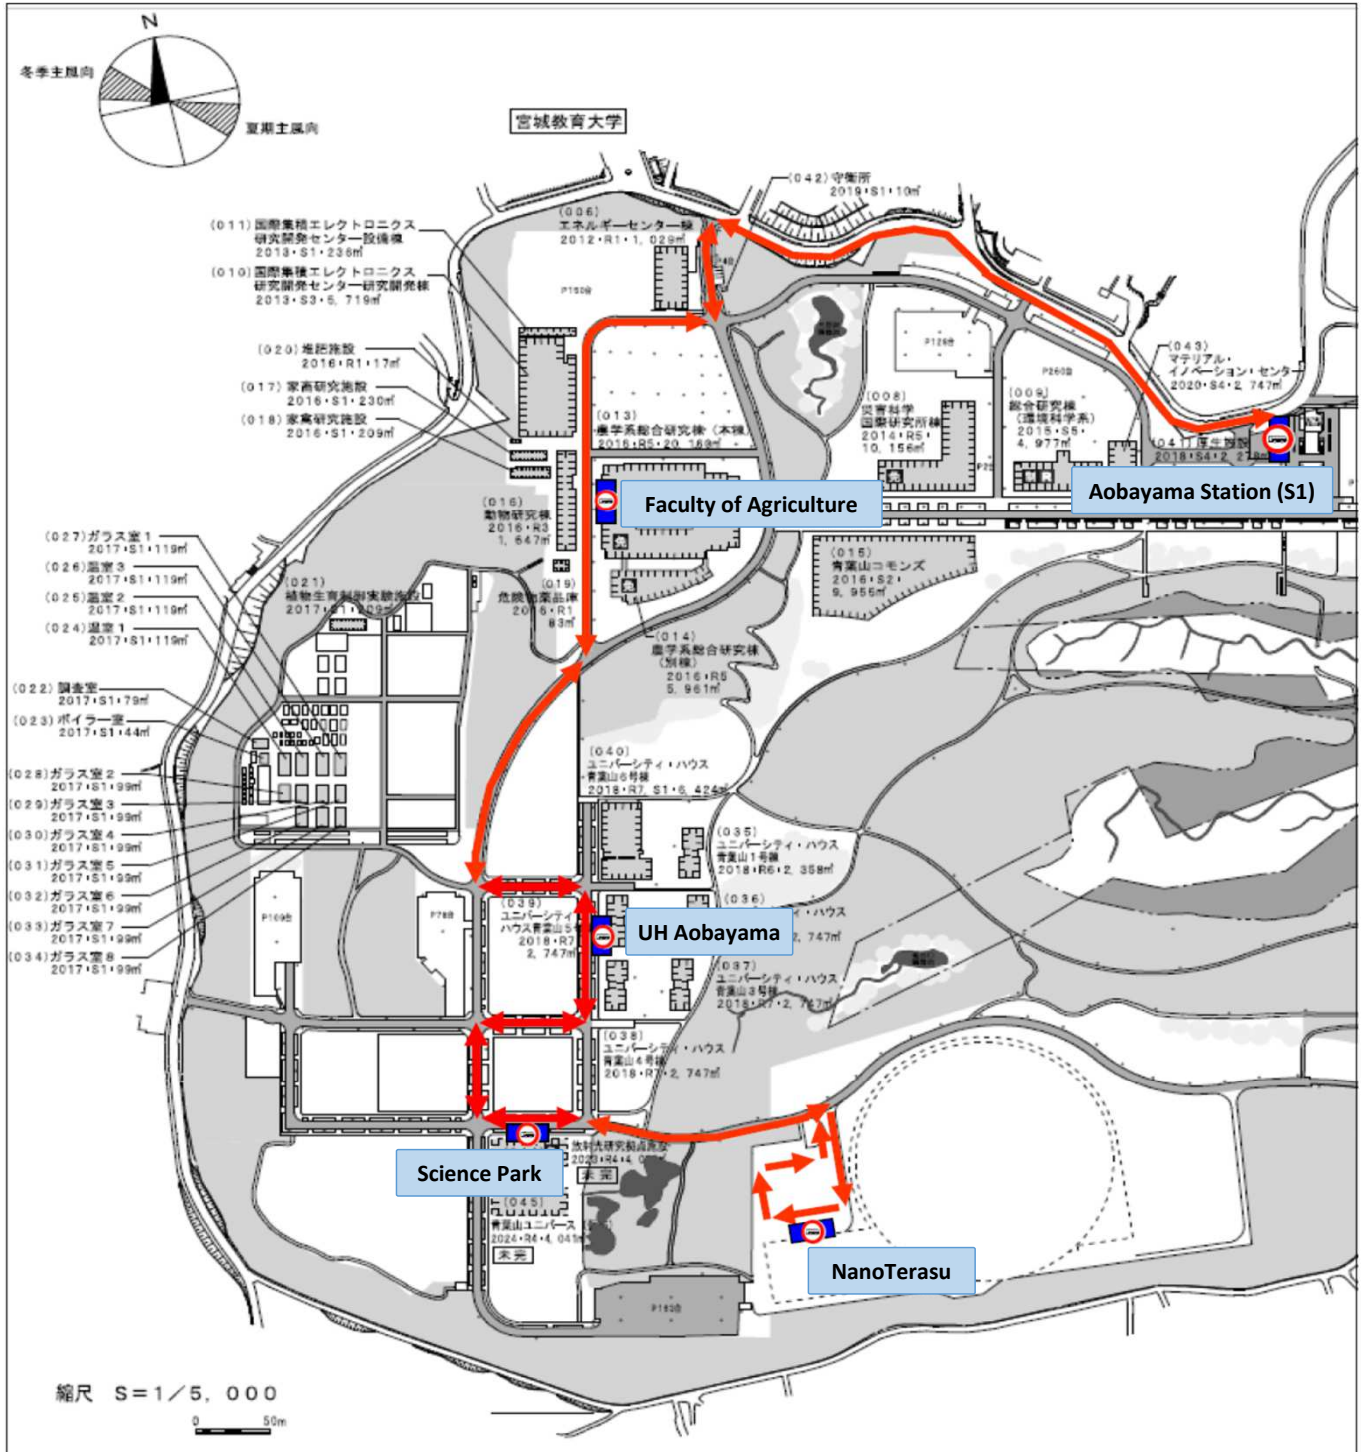

Service Route between Aobayama Station and NanoTerasu

Bus Stop Rocation: Aobayama Station ~ Faculty of Agriculture ~ UH Aobayama ~ Science Park ~ NanoTerasu

Required Time: 20minutes round trip

Bus boarding and waiting areas

Bus Route